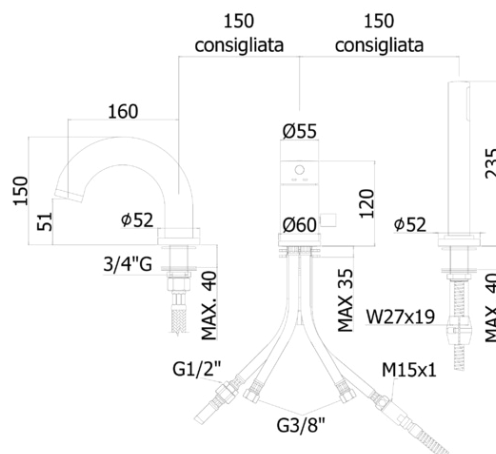

stick

DESCRIZIONE | DESCRIPTION

- Miscelatore bordo vasca con "portata maggiorata" completo di:
 - set 5 flex inox per miscelatore
 - doccia e flessibile con piombo
-
- Deck mounted mixer with "increased flow rate" complete with:
 - set of 5 stainless steel hoses for mixer
 - hand-shower and flexible hose with weight

FINITURE | FINISHES

- SK 047..**
- CR - Cromo | Chrome
 - ST - Steel looking | Steel looking finish
- SK 048..**
- CR - Cromo | Chrome
 - ST - Steel looking | Steel looking finish

ARTICOLO | ARTICLE

- SK 047..**
- con bocca e aeratore M28x1 (3 fori)
 - with spout and aerator M28x1 (3 holes)

- SK 048..**
- senza bocca erogazione (2 fori)
 - without spout (2 holes)

RAPPORTO PROVA PORTATA | FLOW RATE REPORT

		Pressione / Pressure (bar)									
		Uscita outlet	0,5	1	1.5	2	2.5	3	3.5	4	4.5
Portata / Flow rate (l / min)	bocca - spout	10.28	13.89	16.93	19.61	21.91	24.05	25.98	27.74	29.45	31.04
	doccia - hand shower	4.96	7.45	9.25	10.72	12.13	13.39	14.45	15.49	16.49	17.41
	bocca - spout	10.28	13.89	16.93	19.61	21.91	24.05	25.98	27.74	29.45	31.04
	doccia - hand shower	4.96	7.45	9.25	10.72	12.13	13.39	14.45	15.49	16.49	17.41